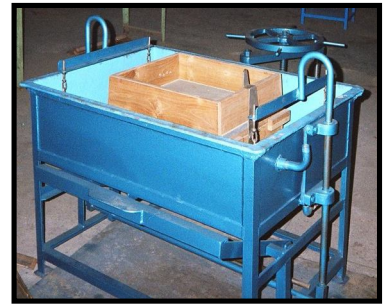

TARA PaperMek - I

TARA Mini Paper Recycling . . .

TARA Mini Paper Recycling Unit is pioneering concept for recycling of waste paper in schools & educational institutions.

Special Features:

- ✓ Ideally suited for operations by school children.
- ✓ Over 100 schools in Delhi use TARA Mini Paper Recycling Unit.
- ✓ Operated on 1-phase electric supply.
- ✓ Top priority has been given to safety measures as could be used by school children.

Technical Specification	TARA PaperMek- I
Capacity	6-8 Kgs/day
Hydrapulper	1 Kg
Beater	Optional
Univat	11"x16"
Screw Press	12"x18"
Calendering Machine	Optional
Cutting Machine	Optional
Power	2 HP, Single Phase
Manpower	2 Persons
Water (Portable)	300 Litres
Area Requirement	200 Sq. Ft.